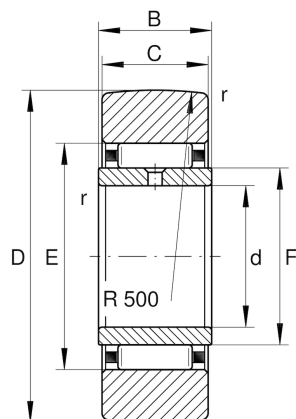

STO35-X

Yoke type track roller

Schaeffler ID:
0000537080000

Yoke type track rollers STO, without axial guidance, outer ring without ribs

Technical information

Main Dimensions & Performance Data

d	35 mm	Bore diameter
D	72 mm	Outside diameter
C	19.8 mm	Width, outer ring
$C_{r w}$	25,000 N	Basic dynamic load rating, radial
$C_{0r w}$	41,000 N	Basic static load rating, radial
$C_{ur w}$	5,500 N	Fatigue load limit, radial
n_{DG}	1,100 1/min	Speed on permanent grease lubrication
	438.8 g	Weight

Dimensions

B	20 mm	Width, inner ring
E	50 mm	Raceway diameter outer ring
r_{min}	0.6 mm	Minimum chamfer dimension
F	42 mm	Raceway diameter inner ring
R	500 mm	Radius of outer ring outside profile